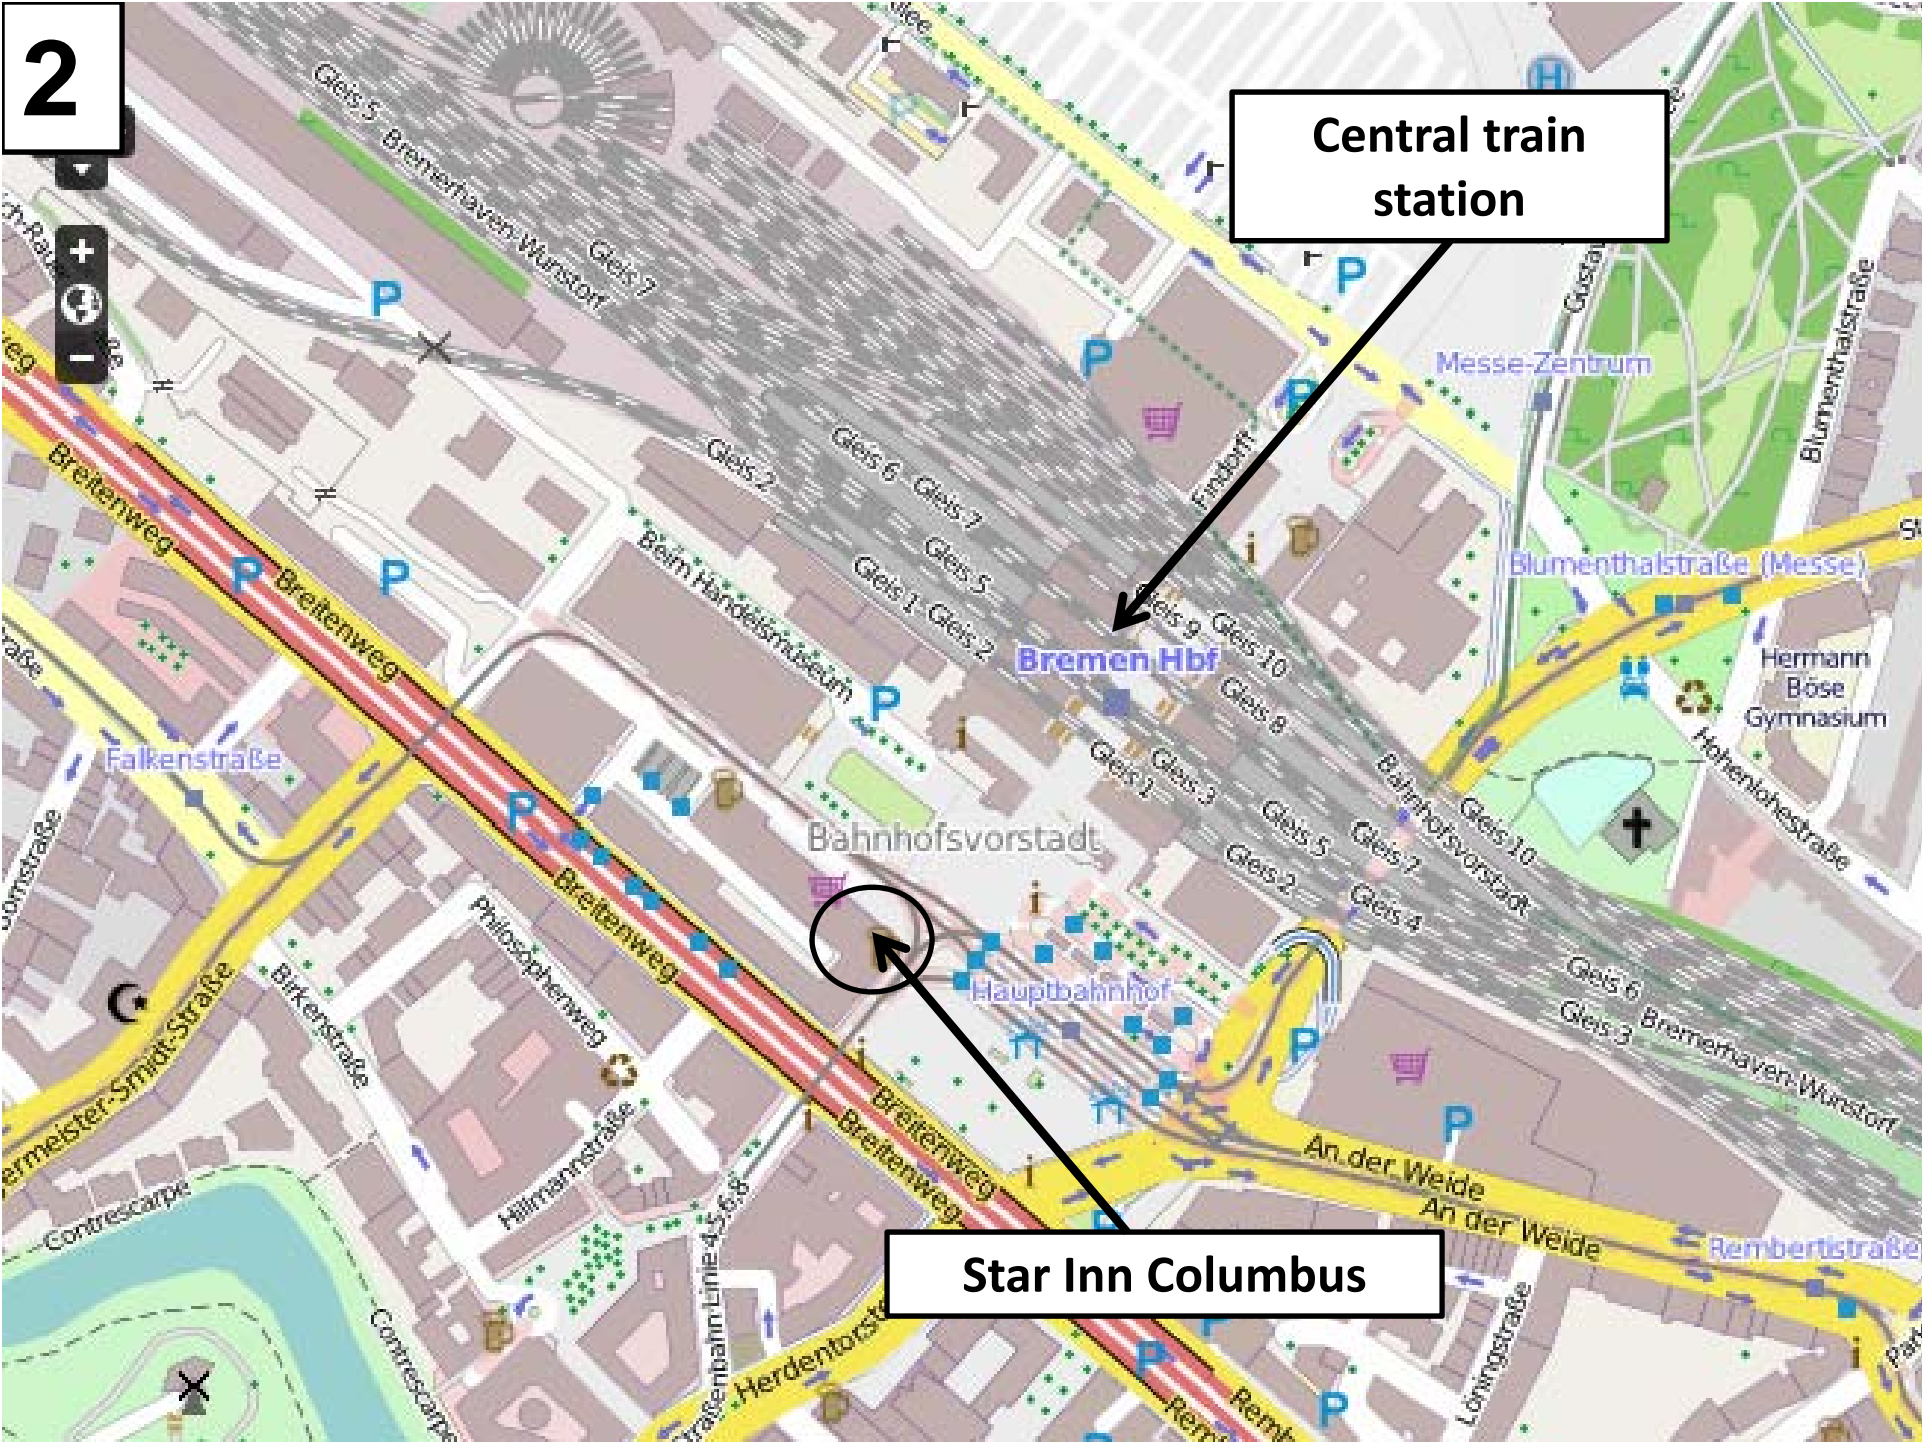

### Meeting location:

Haus der Wissenschaft  
Sandstraße 4/5  
28195 Bremen

### From central train station (Bremen HBF)

Leave the train station direction “Zentrum”.  
Either walk to the city center (max 10 min) or take a tram/bus and get off at “Domsheide”.

### From airport (main airlines: Air France, KLM, Lufthansa, Ryanair):

On leaving Airport Bremen, take the tram No 6 in the direction of the university. Get off at the station “Domsheide”

1

Meeting location: Haus der Wissenschaft, Sandstraße 4/5

Ramada Überseehotel

Hilton Hotel

Tram station "Domsheide"

2

Central train station

Star Inn Columbus