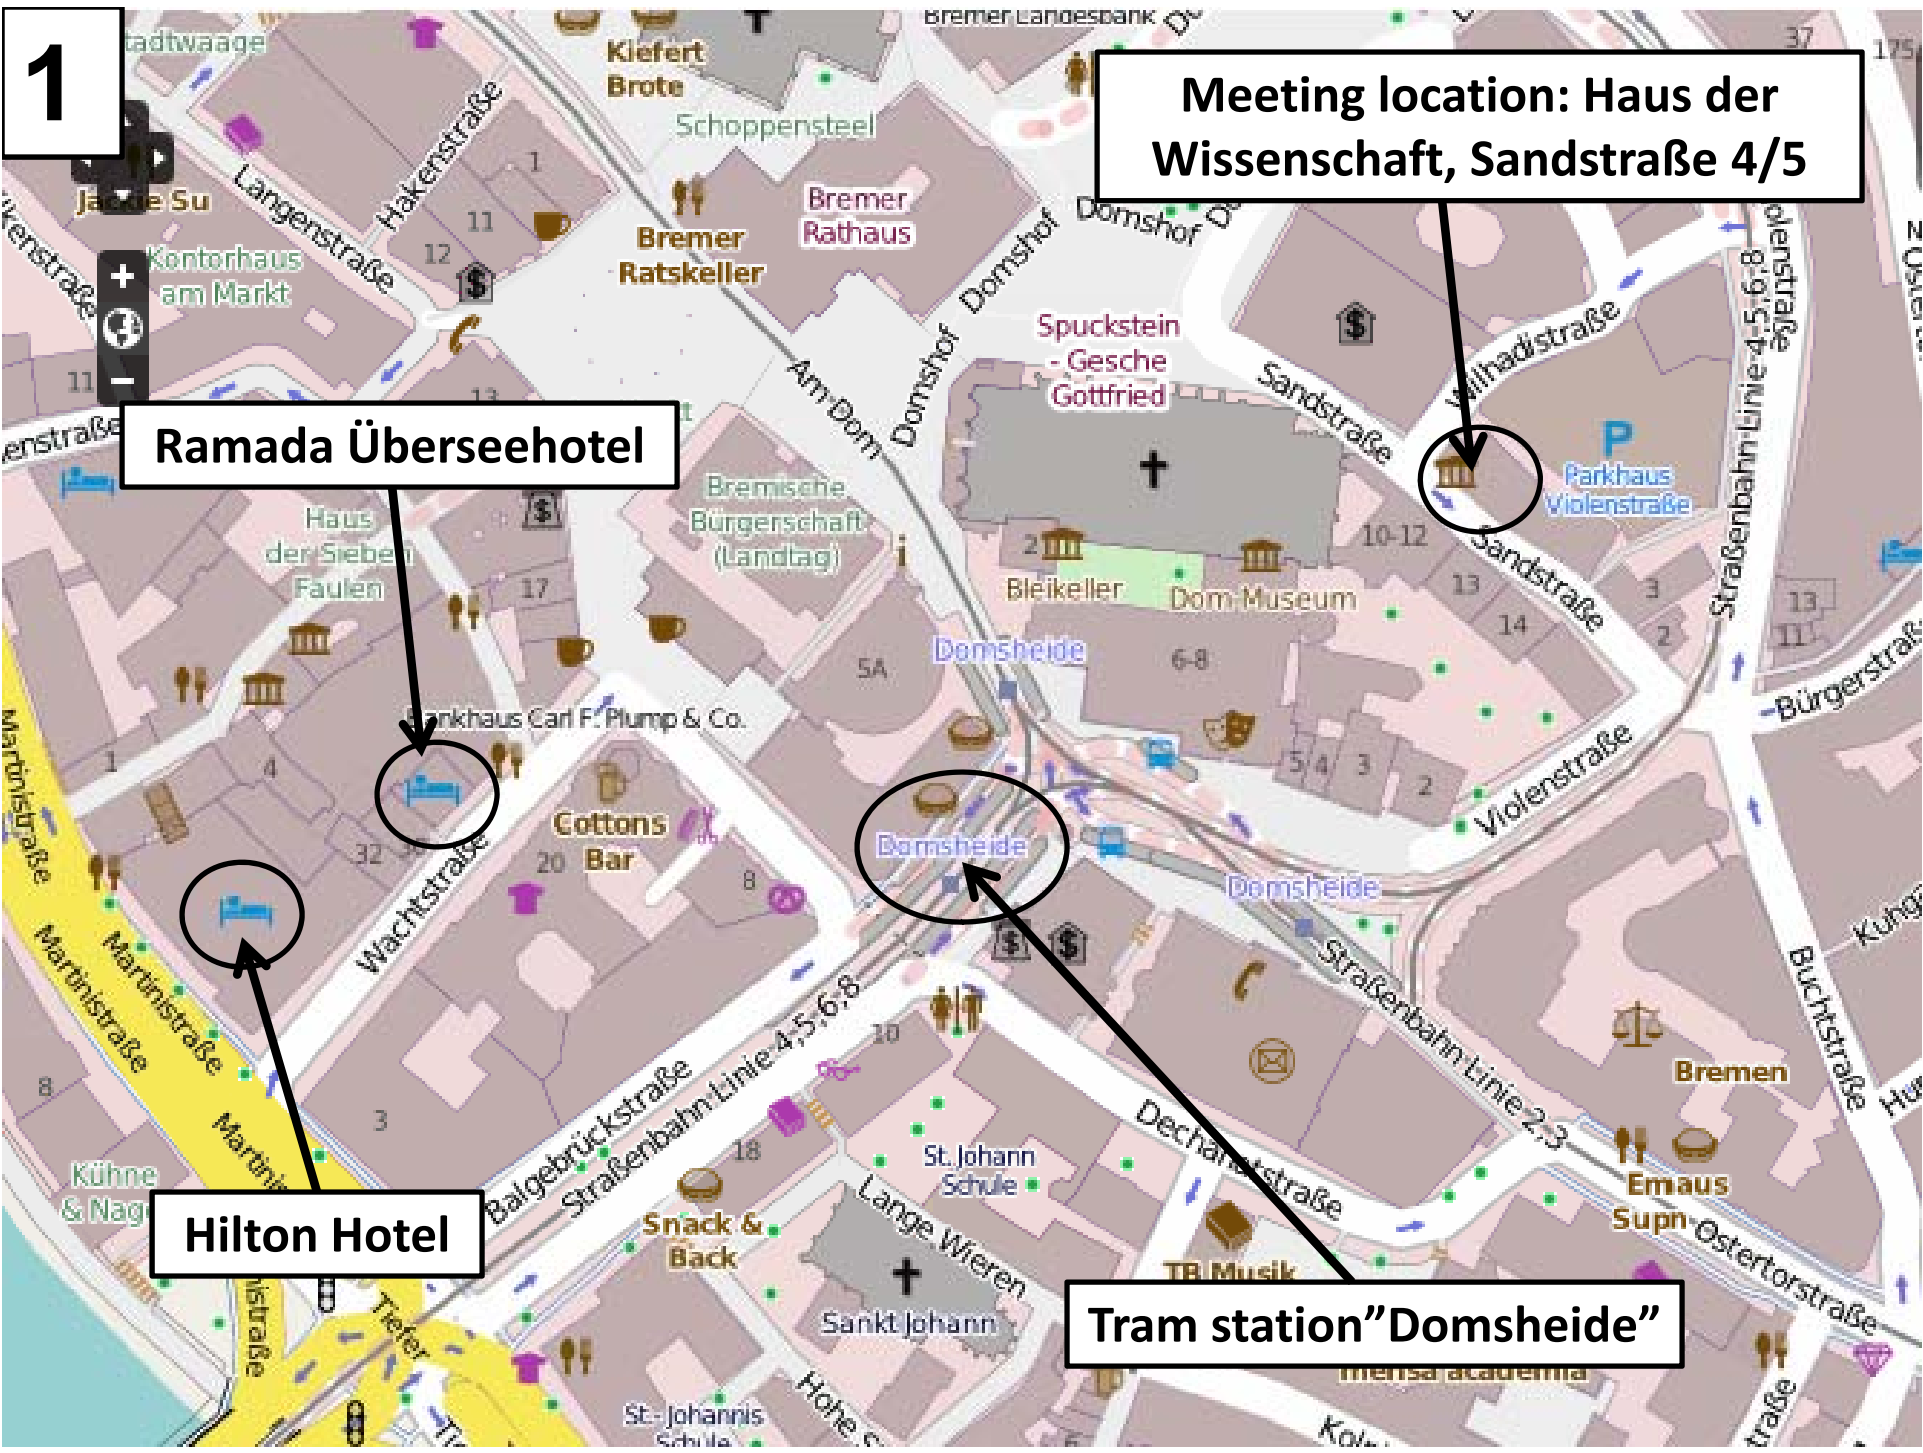

### Meeting location:

Haus der Wissenschaft  
Sandstraße 4/5  
28195 Bremen

### From central train station (Bremen HBF)

Leave the train station direction “Zentrum”.  
Either walk to the city center (max 10 min) or take a tram/bus and get off at “Domsheide”.

### From airport (main airlines: Air France, KLM, Lufthansa, Ryanair):

On leaving Airport Bremen, take the tram No 6 in the direction of the university. Get off at the station “Domsheide”

1

Meeting location: Haus der Wissenschaft, Sandstraße 4/5

Ramada Überseehotel

Hilton Hotel

Tram station "Domsheide"

2

Central train station

Star Inn Columbus