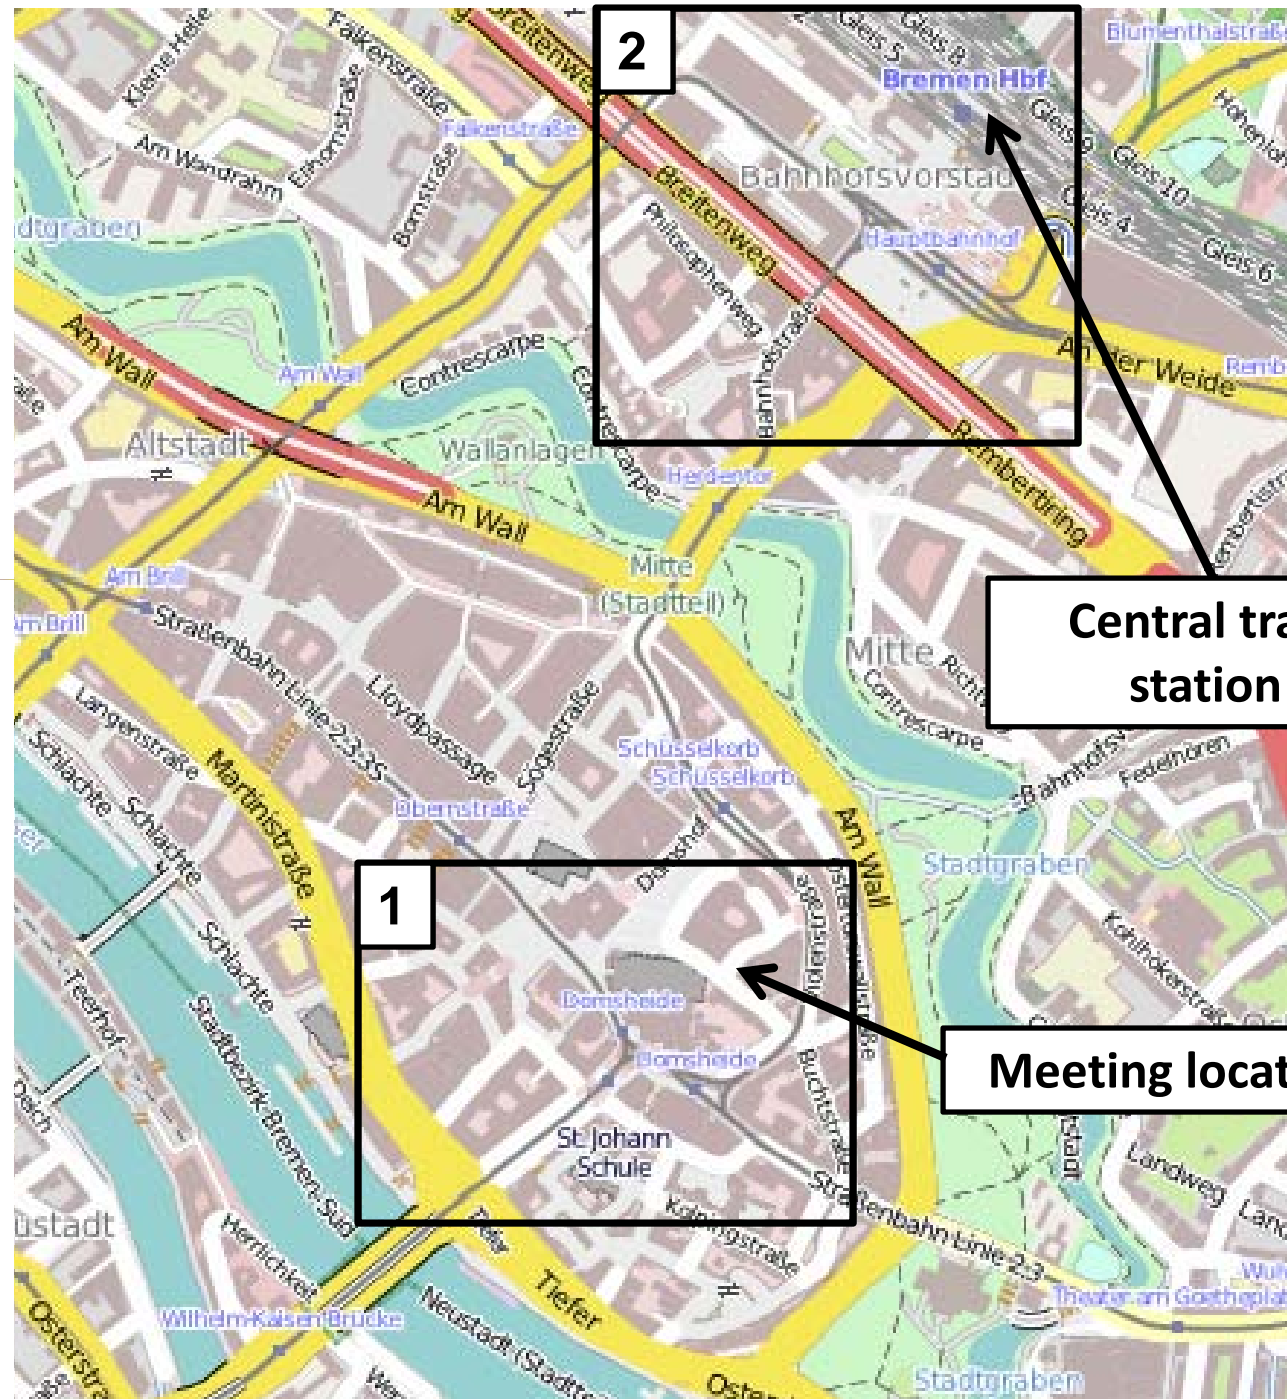

## Directions:

### Meeting location:

Haus der Wissenschaft  
Sandstraße 4/5  
28195 Bremen

### From airport (main airlines: Air France, KLM, Lufthansa, Ryanair):

On leaving Airport Bremen, take the tram No 6 in the direction of the university. Get off at the station “Domsheide”

1

Meeting location: Haus der Wissenschaft, Sandstraße 4/5

Ramada Überseehotel

Hilton Hotel

Tram station "Domsheide"

2

Central train station

Star Inn Columbus